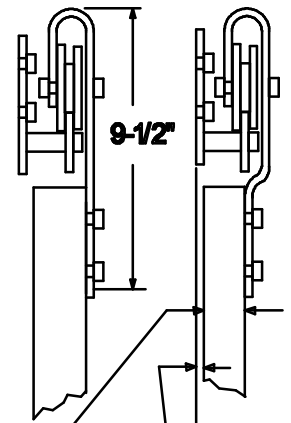

BARN DOOR TRACK AND ROLLERS

phone 541-549-9280

fax 541-549-4511

1/4"x2" track

straight

offset

door thickness

mounting surface
to back of door