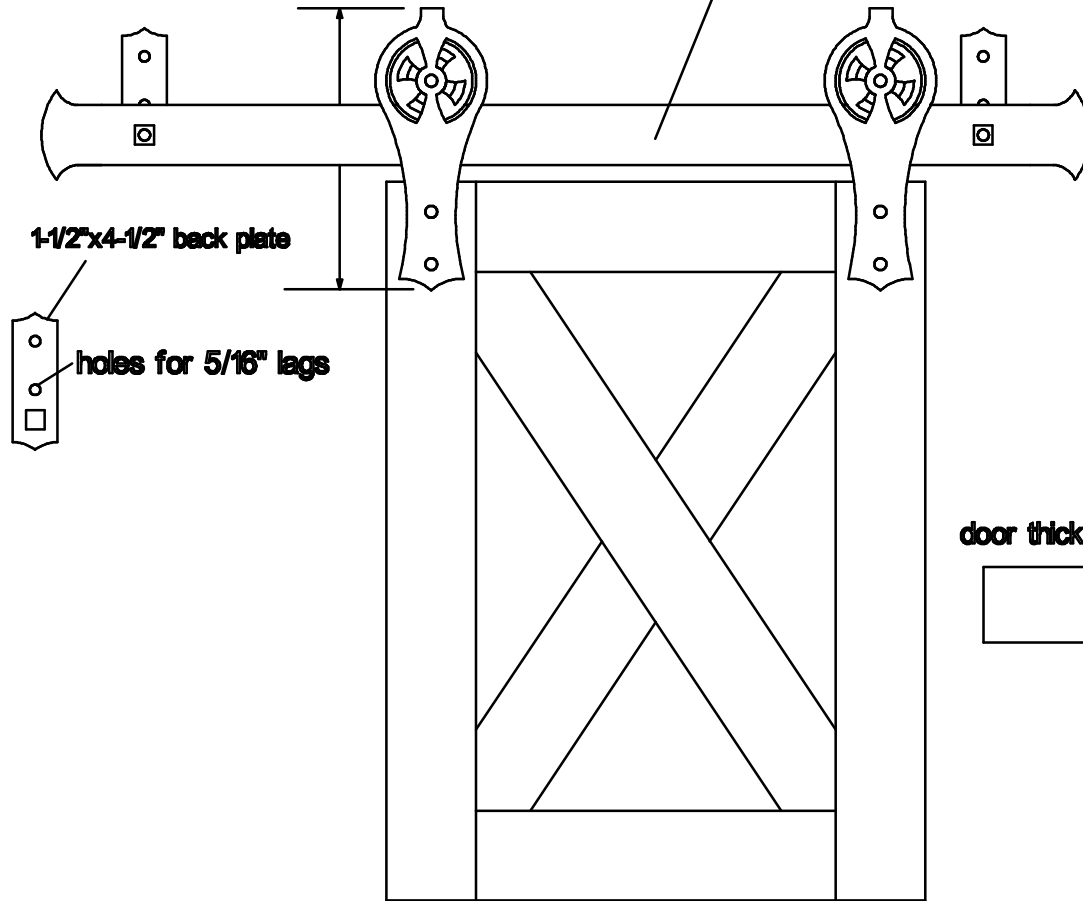

BARN DOOR TRACK AND ROLLERS

phone 541-549-9280

fax 541-549-4511

1/4"x2" track

straight

offset

door thickness

mounting surface
to back of door